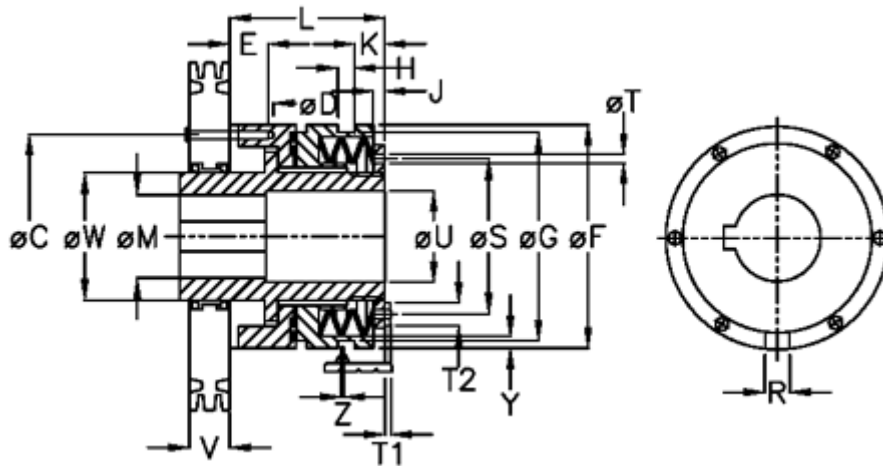

Article number: 46915534

Description: Torque limiter Safeguard C 55 LL

Measures

C	= 125	J	= 11.0	T1	= 6.0
D	= 6xM10	K	= 27.0	T2	= 13
Disc spring mounting	= 3x2L	L	= 153.0	U	= 56
Disc spring version	= LL - heavy	M max	= 55	V	= 53.0
E	= 15.0	M min	= 24	W	= 78
F	= 146	R	= 12	X	= 60.0
G	= 140.0	S	= 104	Y	= 2
H	= 9	T	= 7	Z	= 0.0